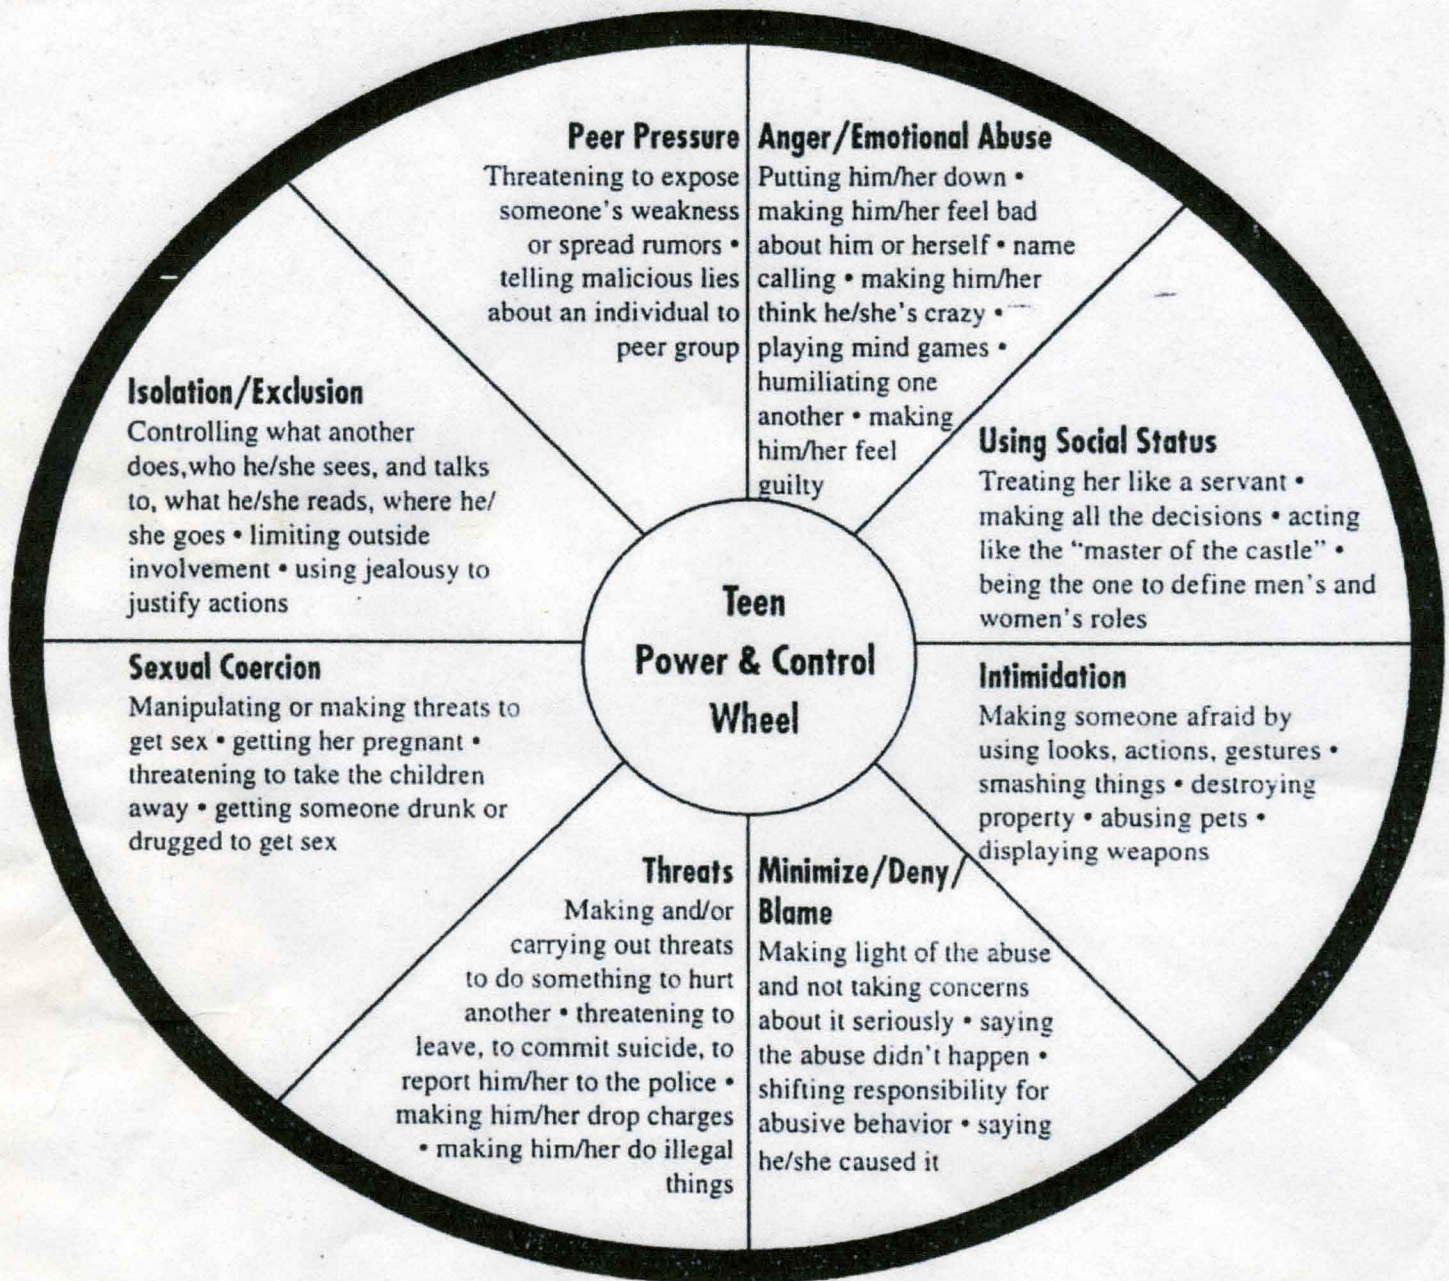

Teen Power And Control Wheel

Adapted for this curriculum from the Domestic Abuse Intervention Project in Duluth, Minnesota.